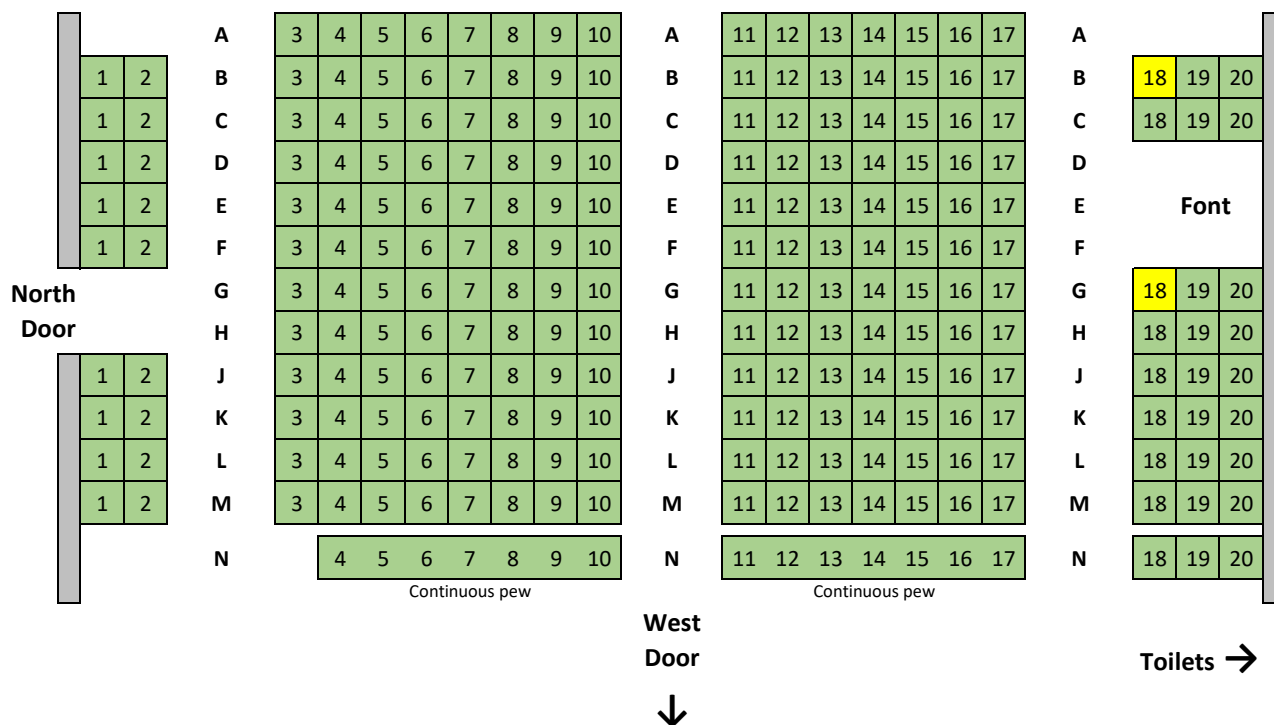

Holy Trinity Church, Guildford - Seating Plan - Guildford Choral

Sacred Flame, Saturday 26th June 2022, 7.30pm

KEY

£23

£20

CHOIR. SOLOISTS AND ORCHESTRA

NAVE - NUMBERED RESERVED SEATING

GALLERY - UPSTAIRS
UNRESERVED BENCH SEATING